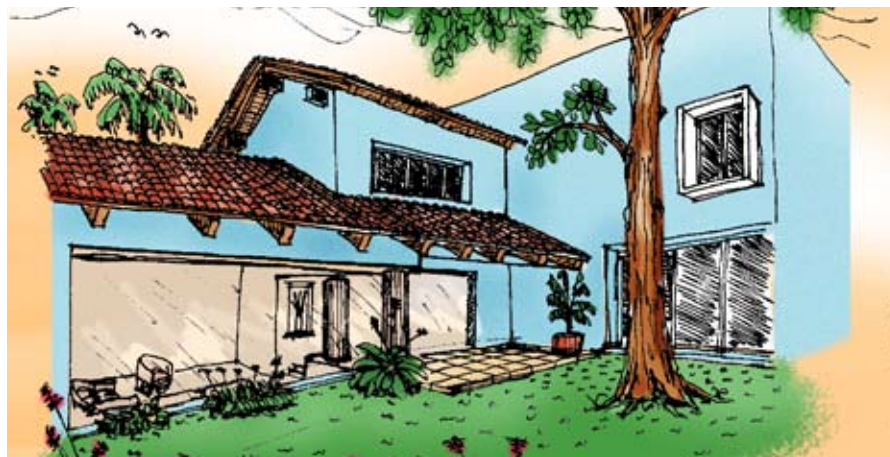

CASA DE LOS SUSPIROS

Lot 8

- Enclosed living area: **1,643 ft² (153 m²)**
- Total construction: **1,830 ft² (170 m²)**
- Corner lot on main garden
- Church and Plaza view
- Artisan brick dome ceilings in kitchen and master
- 2 bedrooms with walk-in closets, 3 baths
- 2 terraces and large interior garden
- Mexican clay tile floor